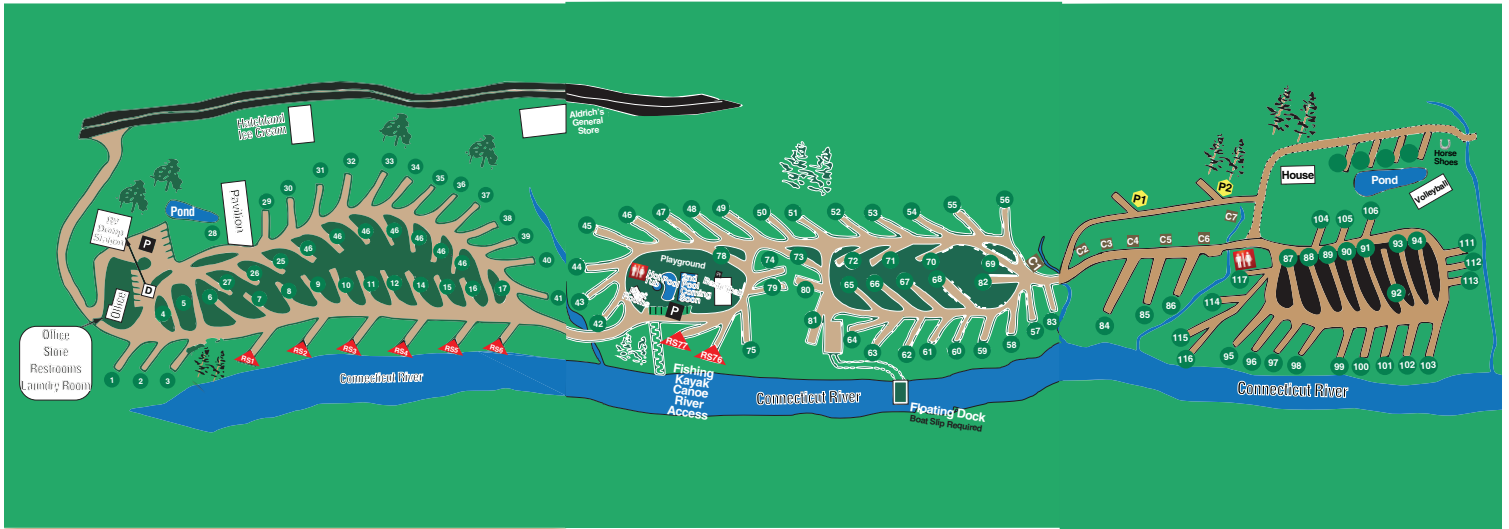

MOBILE HOME PARKS

RIVER MEADOW CAMPGROUND