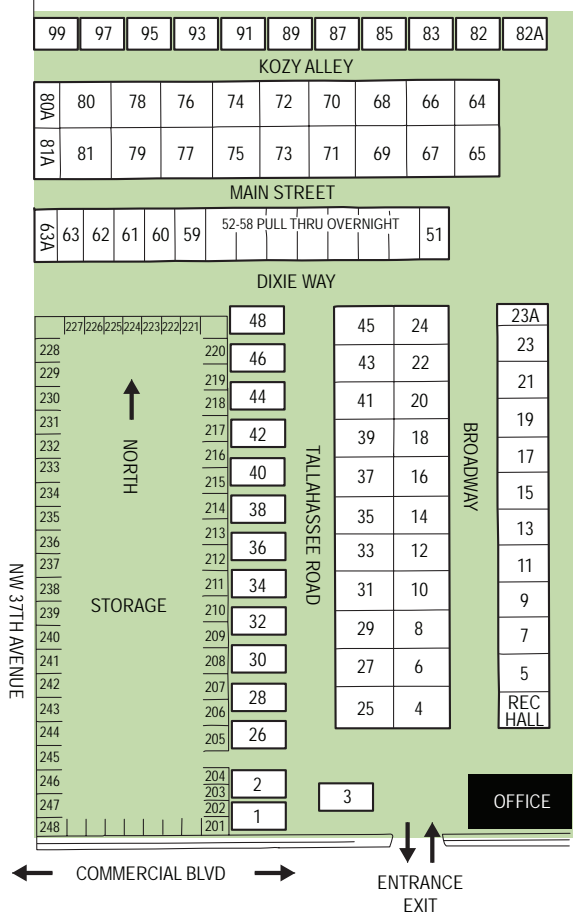

# MOBILE HOME PARKS

40	41	42	43	44	45	46	47	48	49	50	51	52	53	54	55	56	57	58	59	60	61	62	63	64	65	66
39																										
38																										
37																										
36																										
35																										
34																										
33	STORAGE																									
32	110 VEHICLES																									
31	UP TO																									
30	40 FEET																									
29																										
28																										
27																										
26																										
25																										
24																										

/23/22/21/20/19/18/17/16/15/14/13/12/11/10/9/8/7/6/5/4/3/2/1

Occupied   
Available