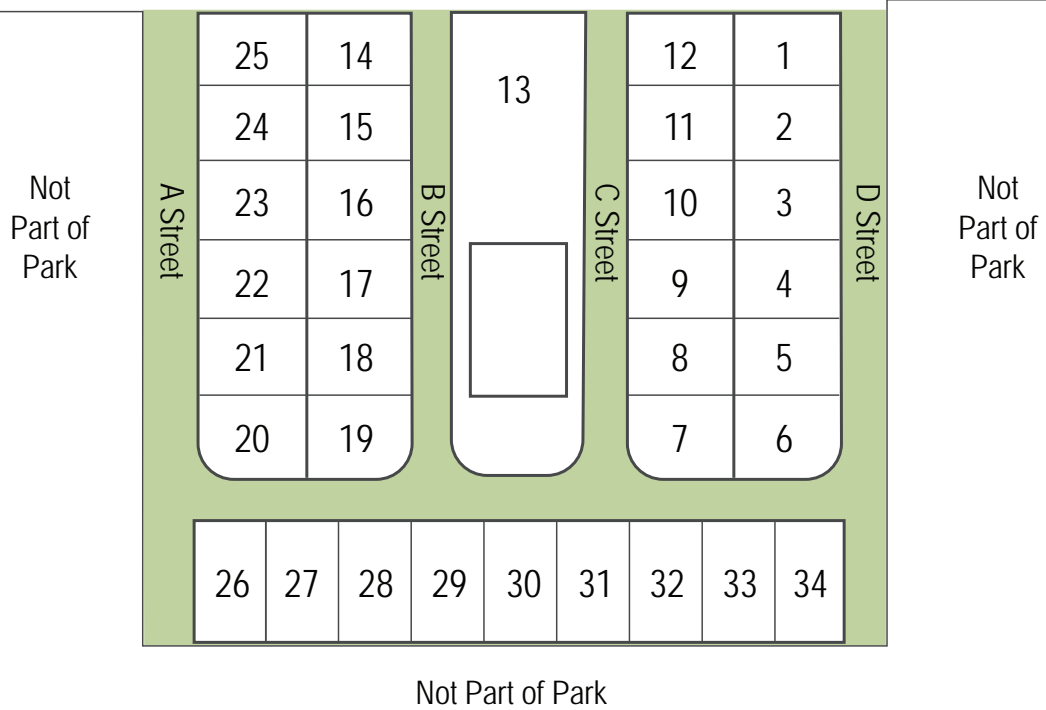

MOBILE HOME PARKS

Occupied

Available

West
31st
Place

West 16th Avenue

HIBISCUS MOBILE HOME PARK

Hibiscus Mobile Home Park | 3131 W 16th Ave. • Hialeah, FL 33012 | Maria Morales (305) 755-3942/(305) 822-4611

This plan is intended for identification purposes only and is not to be deemed a representation by Landlord as to accuracy of square footage.