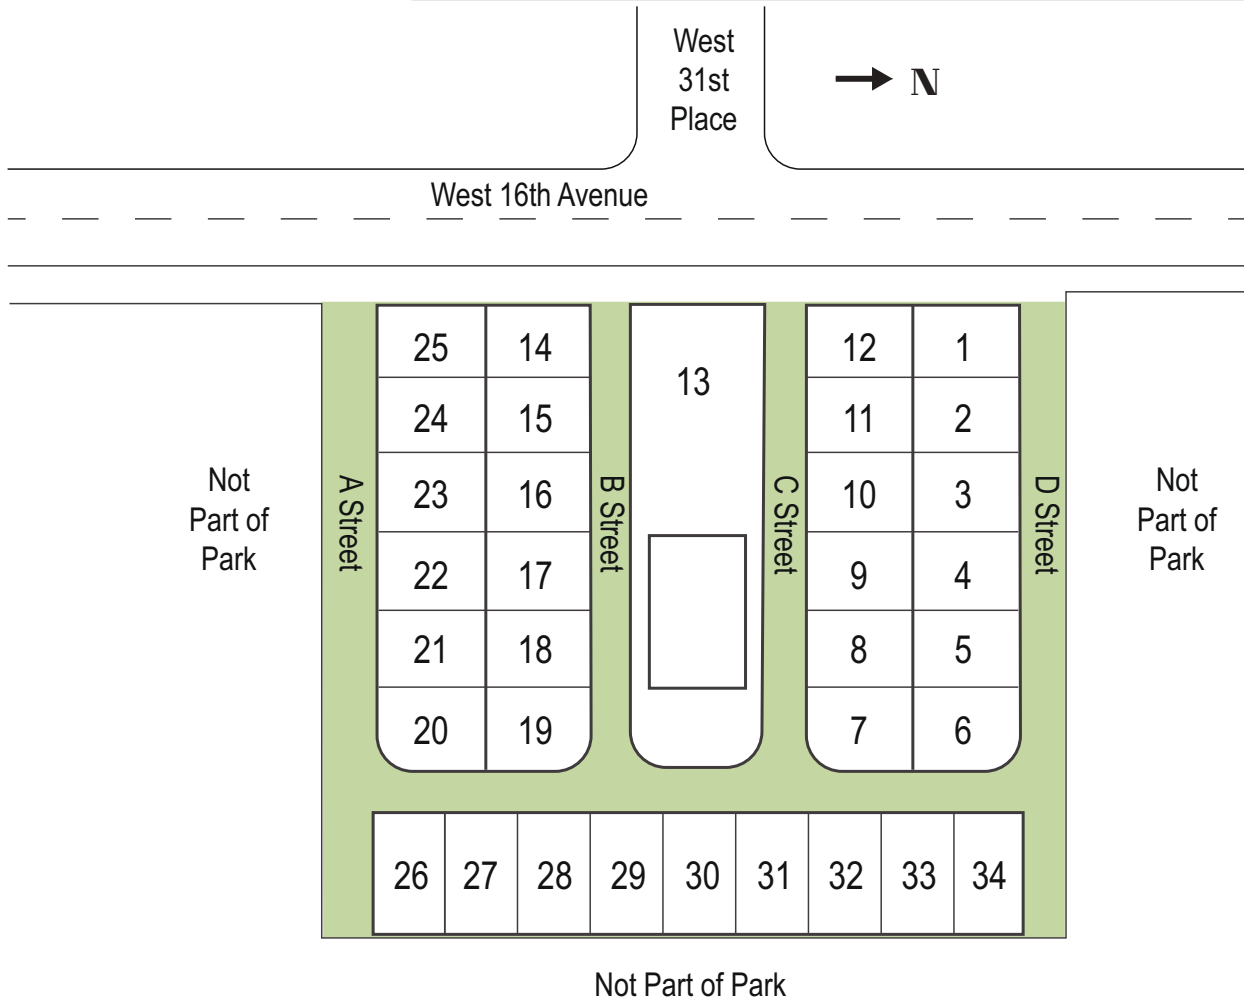

MOBILE HOME PARKS

HIBISCUS MOBILE HOME PARK

Hibiscus Mobile Home Park | 3131 W 16th Ave. • Hialeah, FL 33012 | Maria Morales (305) 755-3942/(305) 822-4611

This plan is intended for identification purposes only and is not to be deemed a representation by Landlord as to accuracy of square footage.